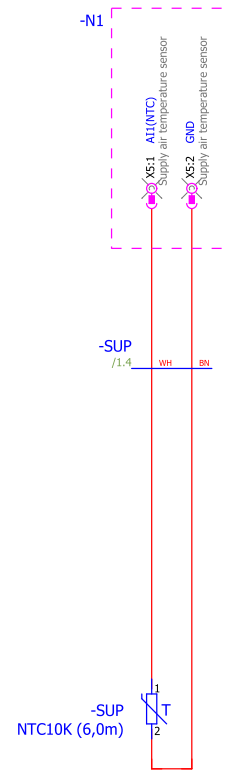

			Date	2023-10-24	<b>SALDA</b>	221.2552-PS	=	+	
			Ed.	justasbalys					
			Appr.						
Modification	Date	Name	Original		Replacement of	Replaced by	Project Nr. 221.2376	Offer nr.	Page 1 / 2

926882-1	POWER	X102
926882-1	POWER	
926882-1	POWER	
926884-1	PROTECTION CONTROL	
926884-1	PROTECTION CONTROL	
926884-1	PROTECTION CONTROL	
926884-1	PROTECTION CONTROL	
926884-1	PS1	
926884-1	PS1	
926884-1	ODA	
926884-1	EHA	
926882-1	EHA	

926883-1	POWER	X103
926883-1	POWER	
926883-1	POWER	
926883-1	PROTECTION CONTROL	
926885-1	PROTECTION CONTROL	
926885-1	PROTECTION CONTROL	
926885-1	PROTECTION CONTROL	
926885-1	PROTECTION CONTROL	
926884-1	PS2	
926884-1	PS2	

221.2540.2-PS		
221.2540.2-PS		

Modification	Date	Date	Ed.	Author	Replacement of	Released by
		2023-12-12		Juskaševičs	Harness for AHU	
				Original		

Project Nr.	Offer nr.	+	= 221.2540
-------------	-----------	---	------------

Page	2 / 11
------	--------

			Date	2023-12-05	SP158	
			Ed.	Vidas.Petrutis		
			Appr.			
Modification	Date	Name	Original		Replacement of	Replaced by

PS1/2/3 connection to harness (MCB)

			=
			+
Project Nr.	Offer nr.	Page	SP158
		Page	1 / 1