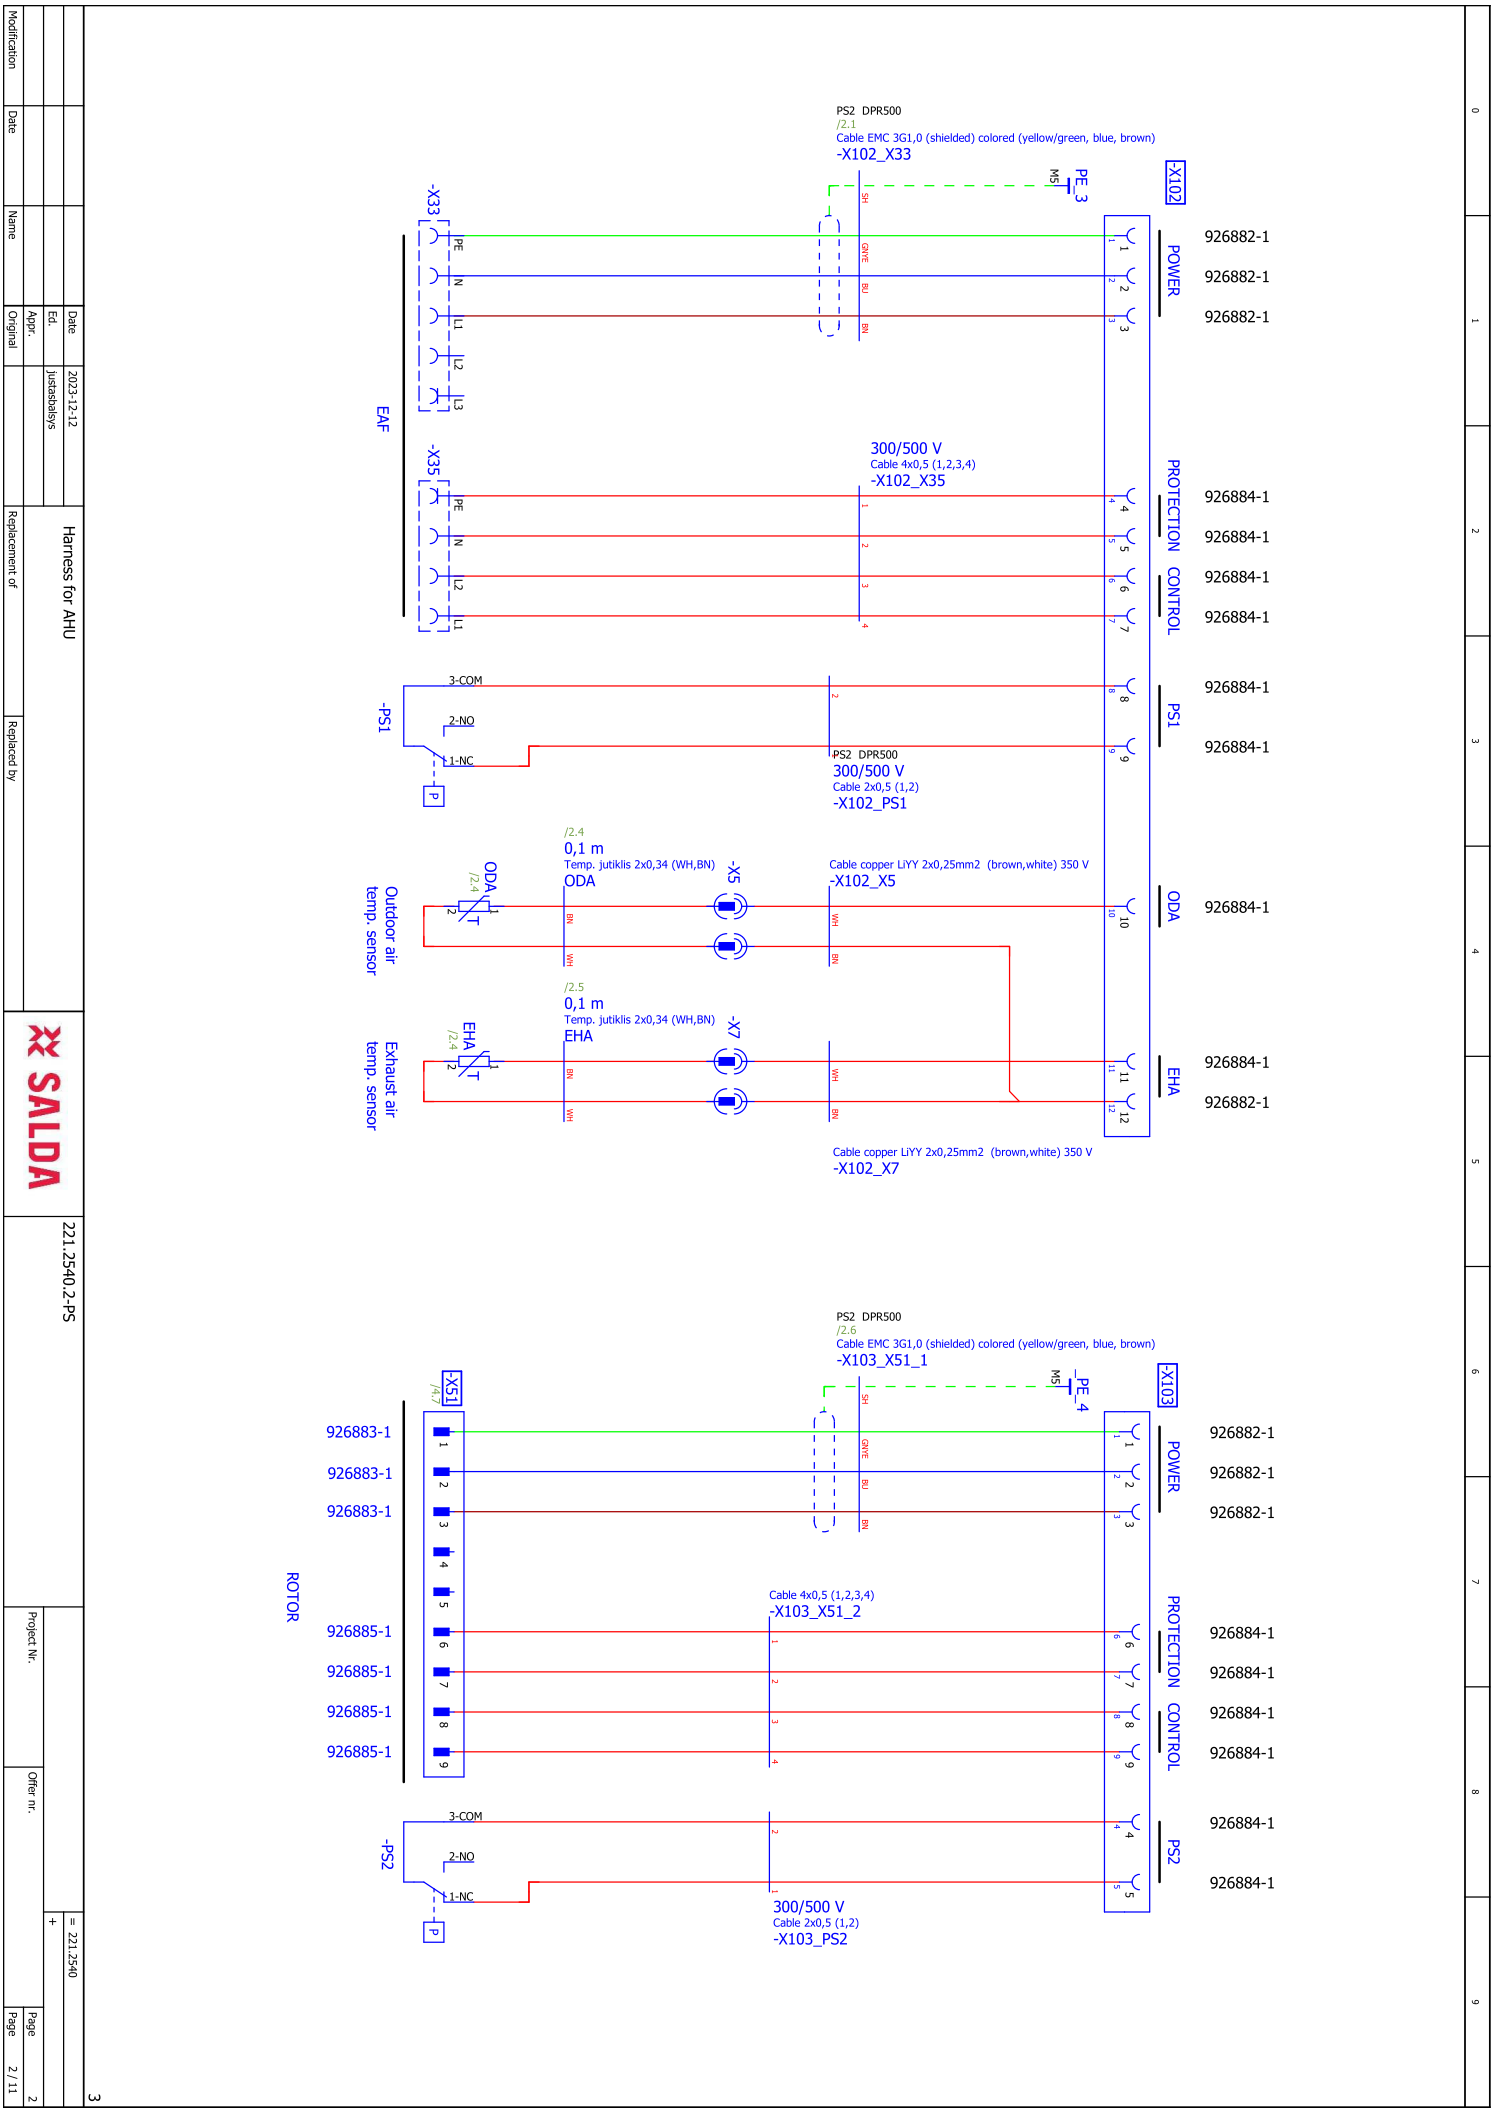

			Date	2023-10-24	<b>SALDA</b>	221.2552-PS	=	+	
			Ed.	justasbalys					
			Appr.						
Modification	Date	Name	Original		Replacement of	Replaced by	Project Nr. 221.2376	Offer nr.	Page 1 / 2

926882-1	POWER	X102
926882-1	POWER	
926882-1	POWER	
926884-1	PROTECTION CONTROL	
926884-1	PROTECTION CONTROL	
926884-1	PROTECTION CONTROL	
926884-1	PROTECTION CONTROL	
926884-1	PS1	
926884-1	PS1	
926884-1	ODA	
926884-1	EHA	
926882-1	EHA	

926883-1	POWER	X103
926883-1	POWER	
926883-1	POWER	
926883-1	PROTECTION CONTROL	
926885-1	PROTECTION CONTROL	
926885-1	PROTECTION CONTROL	
926885-1	PROTECTION CONTROL	
926885-1	PROTECTION CONTROL	
926884-1	PS2	
926884-1	PS2	

221.2540.2-PS		
221.2540.2-PS		

Modification	Date	Date	Ed.	Author	Replacement of	Released by
		2023-12-12		Juskaševičs	Harness for AHU	
				Original		

Project Nr.	Offer nr.	+	= 221.2540
-------------	-----------	---	------------

			Date	2023-01-20
			Ed.	justasbalsys
			Appr.	
Modification	Date	Name	Original	

Replacement of	Replaced by
----------------	-------------

SUP to MCB

		= SP150 (SUP connection to MCB)
		+
Project Nr.	Offer nr.	Page 1
		Page 1 / 1