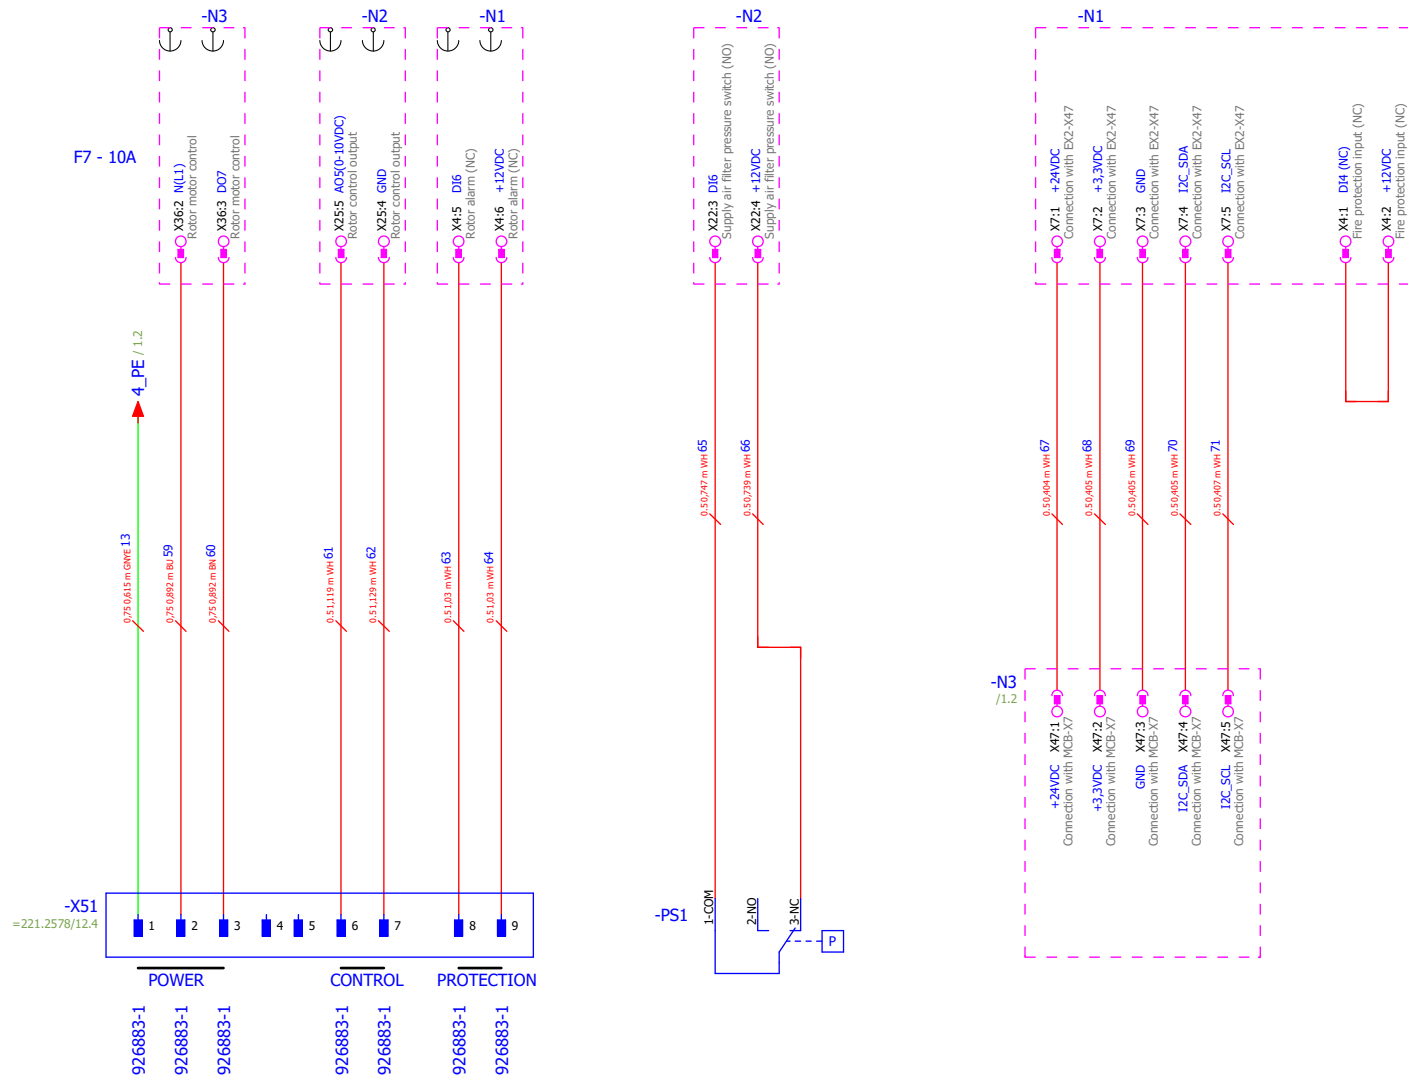

			Date	2023-11-28	Control board for AHU		Power supply		= 219.1925	
			Ed.	tomasgallunas					+	
			Appr.						Project Nr.	
			Original		Replacement of		Replaced by		Offer nr.	
Modification	Date	Name	Original		Replacement of	Replaced by			Page	1 / 12

92.68684-1
92.6869-1
92.6869-1
92.6869-1

92.6884-1
92.6884-1

92.6884-1
92.6884-1

92.6884-1
92.6885-1

92.6884-1
92.6884-1

		Date	2023-09-12	Harness for AHU		221.2556.1-PS		= 221.2556			
		Ed.	justasbalsys							+	
		Appr.									
Modification	Date	Name	Original	Replacement of	Replaced by	Project Nr.		Offer nr.	Page 1 / 10		

		Date	2023-09-12	Harness for AHU		221.2556.2-PS		= 221.2556 +		
		Ed.	justasbalsys							
		Appr.								
Modification	Date	Name	Original	Replacement of	Replaced by	SALDA		Project Nr.	Offer nr.	Page 2 / 10

			Date	2023-09-12	Harness for AHU			221.2556.3-PS	= 221.2556	
		Ed.	justasbalsys	+						
		Appr.		Project Nr.					Offer nr.	Page
Modification	Date	Name	Original	Replacement of	Replaced by			Page	3 / 10	