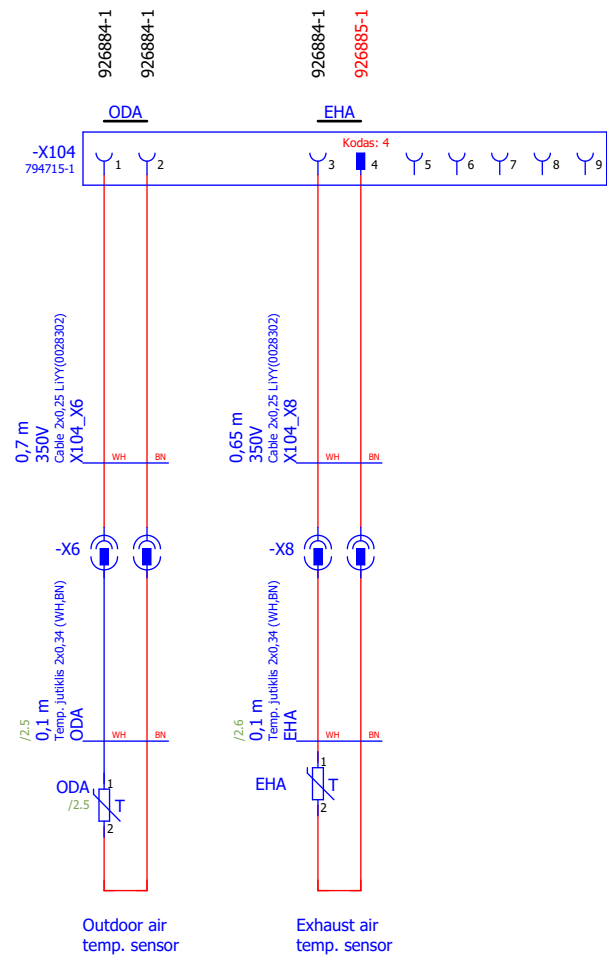

92.68684-1
92.6869-1
92.6869-1
92.6869-1

92.6884-1
92.6884-1

92.6884-1
92.6884-1

92.6884-1
92.6885-1

92.6884-1
92.6884-1

		Date	2023-09-12	Harness for AHU		221.2556.1-PS		= 221.2556			
		Ed.	justasbalsys							+	
		Appr.									
Modification	Date	Name	Original	Replacement of	Replaced by	Project Nr.		Offer nr.	Page 1 / 10		

		Date	2023-09-12	Harness for AHU		221.2556.2-PS		= 221.2556 +		
		Ed.	justasbalsys							
		Appr.								
Modification	Date	Name	Original	Replacement of	Replaced by	SALDA		Project Nr.	Offer nr.	Page 2 / 10

			Date	2023-09-12	Harness for AHU			221.2556.3-PS	= 221.2556	
		Ed.	justasbalsys	+						
		Appr.		Project Nr.					Offer nr.	Page
Modification	Date	Name	Original	Replacement of	Replaced by			Page	3 / 10	