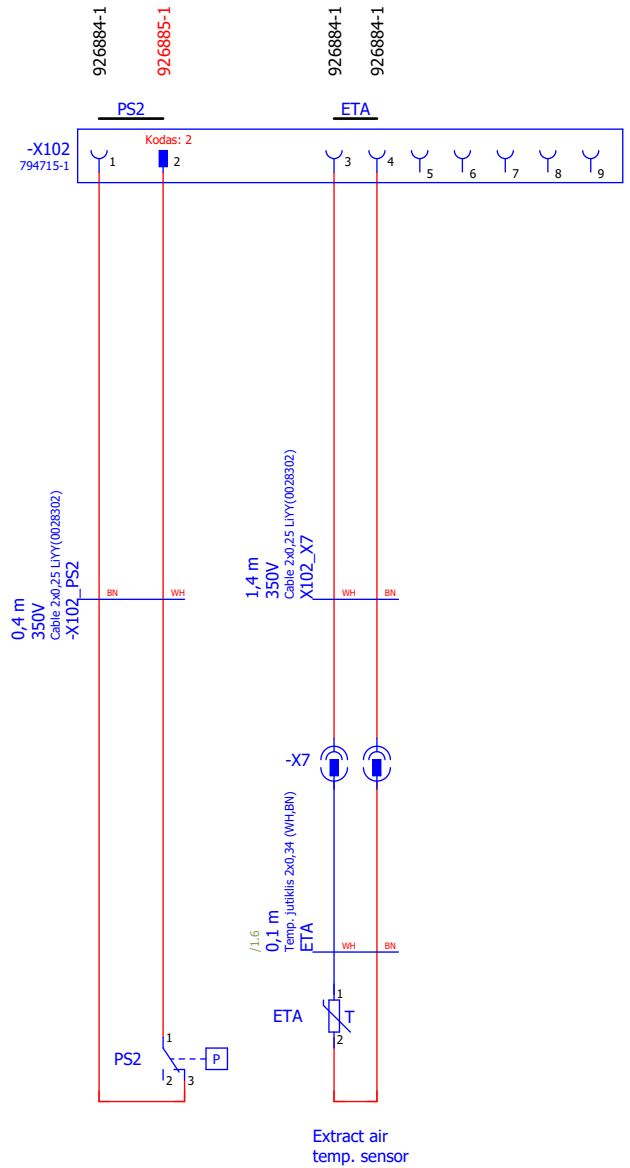

			Date	2023-11-28	Control board for AHU		Power supply		= 219.1925	
			Ed.	tomasgallunas					+	
			Appr.						Project Nr.	
			Original		Replacement of		Replaced by		Offer nr.	
Modification	Date	Name	Original		Replacement of	Replaced by			Page	1 / 12

		Date	2023-11-28	Control board for AHU			Heater		= 219.1925	
		Ed.	tomasgaliunas						+	
		Appr.								
Modification	Date	Name	Original	Replacement of	Replaced by			Project Nr.	Offer nr.	Page 2 / 12

92.68684-1
92.6869-1
92.6869-1
92.6869-1

92.6884-1
92.6884-1

92.6884-1
92.6884-1

92.6884-1
92.6885-1

92.6884-1
92.6884-1

		Date	2023-09-12	Harness for AHU		221.2556.1-PS		= 221.2556			
		Ed.	justasbalsys							+	
		Appr.									
Modification	Date	Name	Original	Replacement of	Replaced by	Project Nr.		Offer nr.	Page 1 / 10		

		Date	2023-09-12	Harness for AHU		221.2556.2-PS		= 221.2556 +		
		Ed.	justasbalsys							
		Appr.								
Modification	Date	Name	Original	Replacement of	Replaced by	SALDA		Project Nr.	Offer nr.	Page 2 / 10