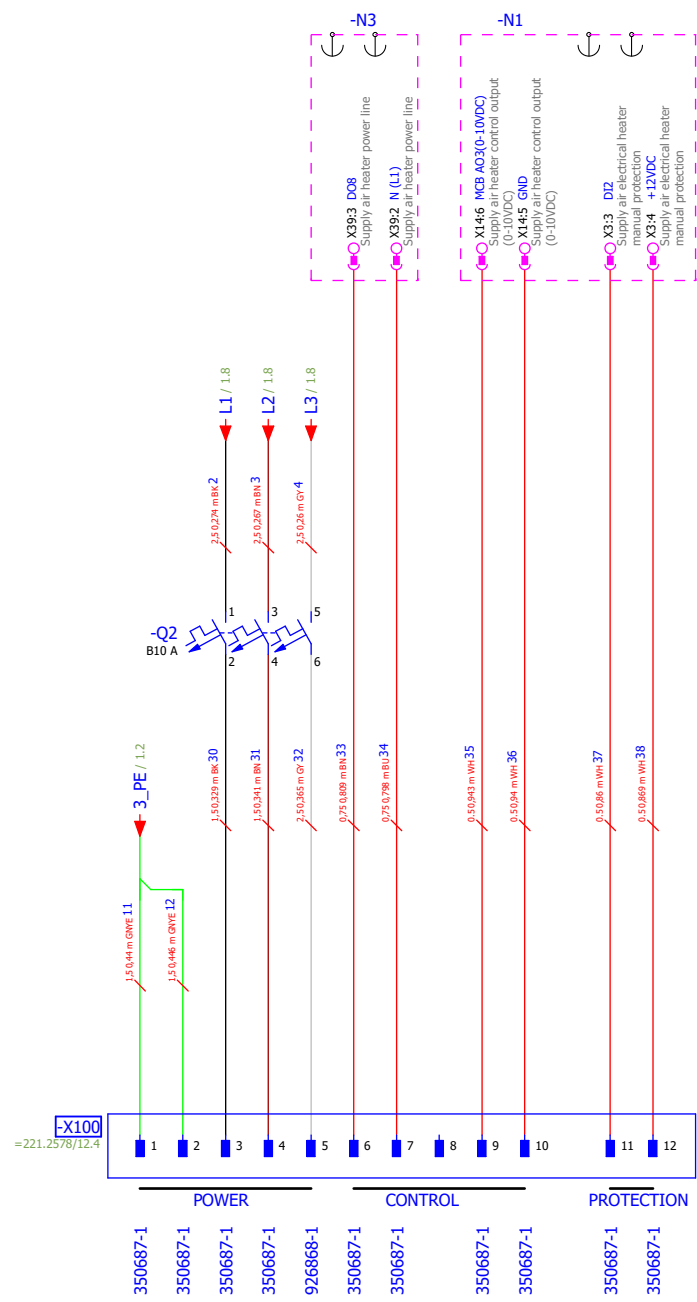

			Date	2023-11-28	Control board for AHU		Power supply		= 219.1925	
			Ed.	tomasgallunas					+	
			Appr.						Project Nr.	
			Original		Replacement of		Replaced by		Offer nr.	
Modification	Date	Name	Original		Replacement of	Replaced by			Page	1 / 12

		Date	2023-11-28	Control board for AHU			Heater		= 219.1925	
		Ed.	tomasgaliunas						+	
		Appr.								
Modification	Date	Name	Original	Replacement of	Replaced by			Project Nr.	Offer nr.	Page 2 / 12

92.68684-1
92.6869-1
92.6869-1
92.6869-1

92.6884-1
92.6884-1

92.6884-1
92.6884-1

92.6884-1
92.6885-1

92.6884-1
92.6884-1

		Date	2023-09-12	Harness for AHU		221.2556.1-PS		= 221.2556			
		Ed.	justasbalsys							+	
		Appr.									
Modification	Date	Name	Original	Replacement of	Replaced by	Project Nr.		Offer nr.	Page 1 / 10		

			Date	2023-09-12	Harness for AHU			221.2556.3-PS	= 221.2556	
		Ed.	justasbalsys	+						
		Appr.		Project Nr.					Offer nr.	Page
Modification	Date	Name	Original	Replacement of	Replaced by			Page	3 / 10	