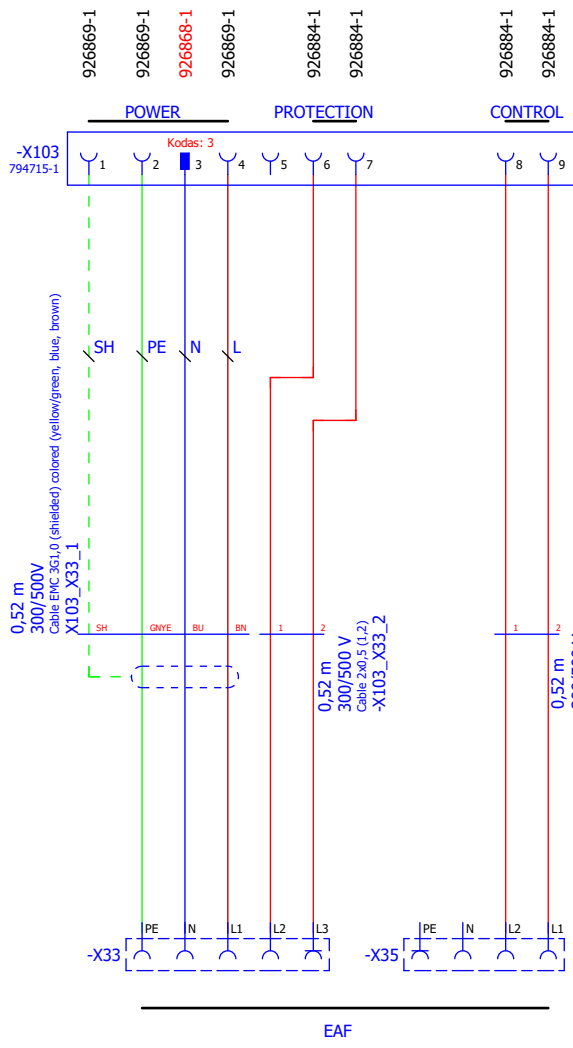

			Date	2023-11-28	Control board for AHU		Power supply		= 219.1925	
			Ed.	tomasgallunas					+	
			Appr.						Project Nr.	
			Original		Replacement of		Replaced by		Offer nr.	
Modification	Date	Name	Original		Replacement of	Replaced by			Page	1 / 12

		Date	2023-11-28	Control board for AHU			Heater		= 219.1925	
		Ed.	tomasgaliunas						+	
		Appr.								
Modification	Date	Name	Original	Replacement of	Replaced by			Project Nr.	Offer nr.	Page 2 / 12

92.68684-1
92.6869-1
92.6869-1
92.6869-1

92.6884-1
92.6884-1

92.6884-1
92.6884-1

92.6884-1
92.6885-1

92.6884-1
92.6884-1

		Date	2023-09-12	Harness for AHU		221.2556.1-PS		= 221.2556			
		Ed.	justasbalsys							+	
		Appr.									
Modification	Date	Name	Original	Replacement of	Replaced by	Project Nr.		Offer nr.	Page 1 / 10		