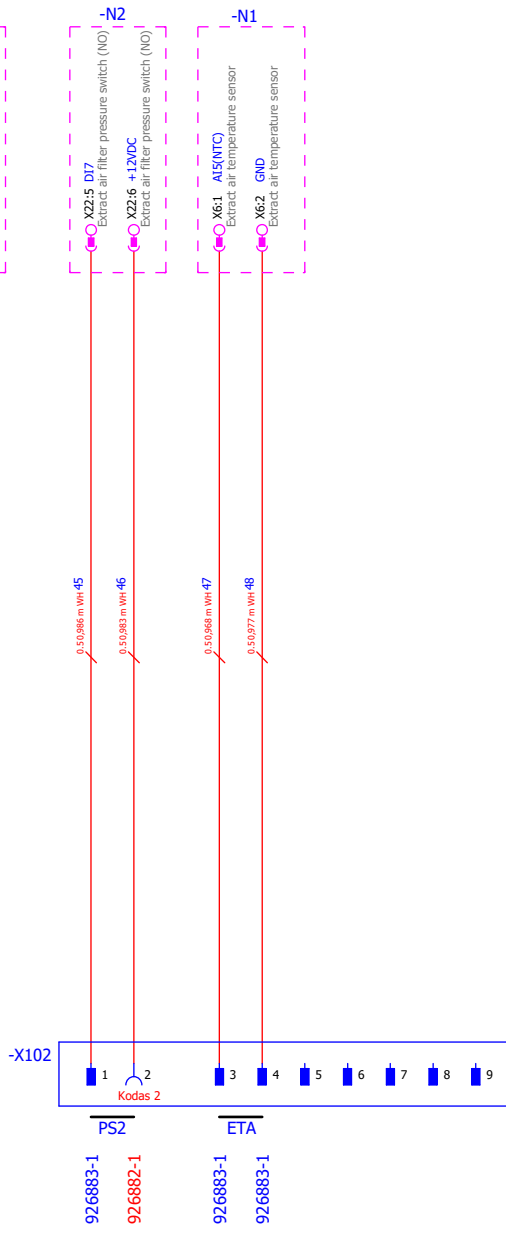

			Date	2023-11-28	Control board for AHU		Power supply		= 219.1925	
			Ed.	tomasgallunas					+	
			Appr.						Project Nr.	
			Original		Replacement of		Replaced by		Offer nr.	
Modification	Date	Name	Original		Replacement of	Replaced by			Page	1 / 12

		Date	2023-11-28	Control board for AHU			Heater		= 219.1925	
		Ed.	tomasgaliunas						+	
		Appr.								
Modification	Date	Name	Original	Replacement of	Replaced by			Project Nr.	Offer nr.	Page 2 / 12

92.68684-1
92.6869-1
92.6869-1
92.6869-1

92.6884-1
92.6884-1

92.6884-1
92.6884-1

92.6884-1
92.6885-1

92.6884-1
92.6884-1

		Date	2023-09-12	Harness for AHU		221.2556.1-PS		= 221.2556			
		Ed.	justasbalsys							+	
		Appr.									
Modification	Date	Name	Original	Replacement of	Replaced by	Project Nr.		Offer nr.	Page 1 / 10		