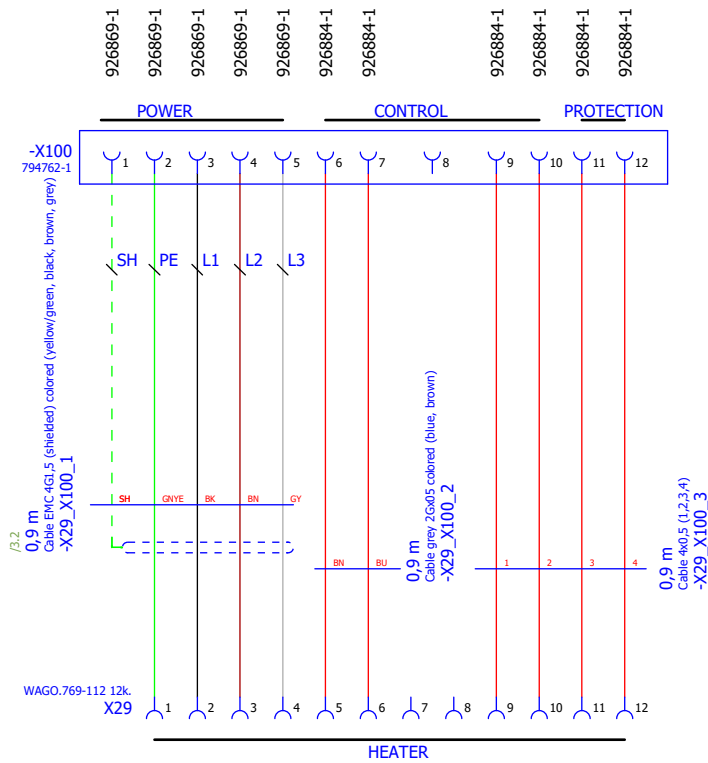

Date	2023-09-12	Harness for AHU			221.2556.3-PS	= 221.2556		
		Ed.	justasbalsys	+							
		Appr.		Project Nr.					Offer nr.	Page	3
Modification	Date	Name	Original	Replacement of	Replaced by			Page	3 / 10